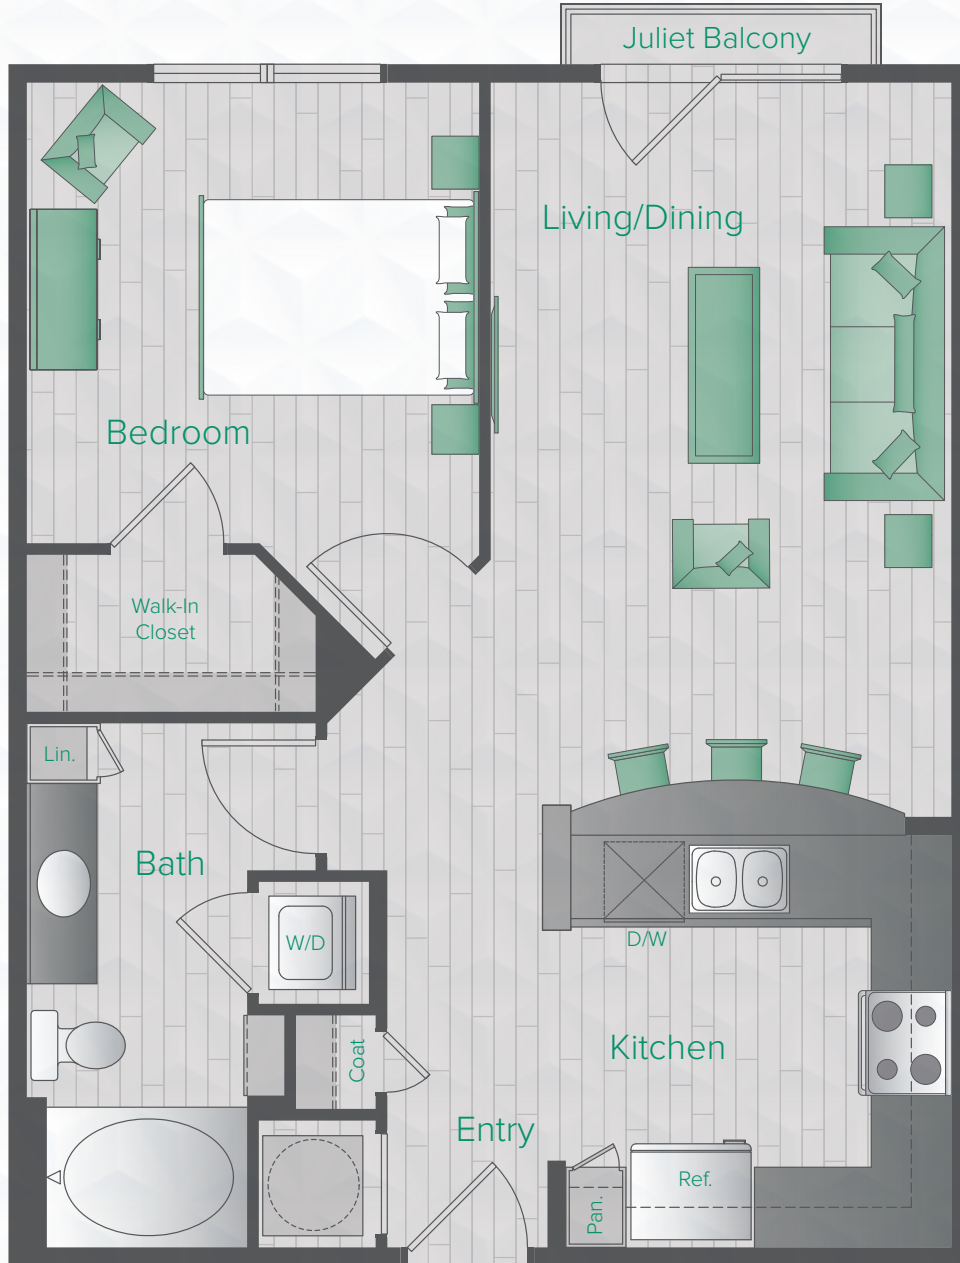

FLOOR PLAN B1

1 Bedroom 1 Bath 709 - 755 SF

Midtown
Green

LEASING GALLERY 201 Park at North Hills Street Suite 108 Raleigh, NC 27609 855/681-4769 MidtownGreenApartments.com

Floor plans are artist's rendering. All dimensions are approximate. Actual product and specifications may vary in dimension or detail. Not all features are available in every apartment. Prices and availability are subject to change. Please see a representative for details.