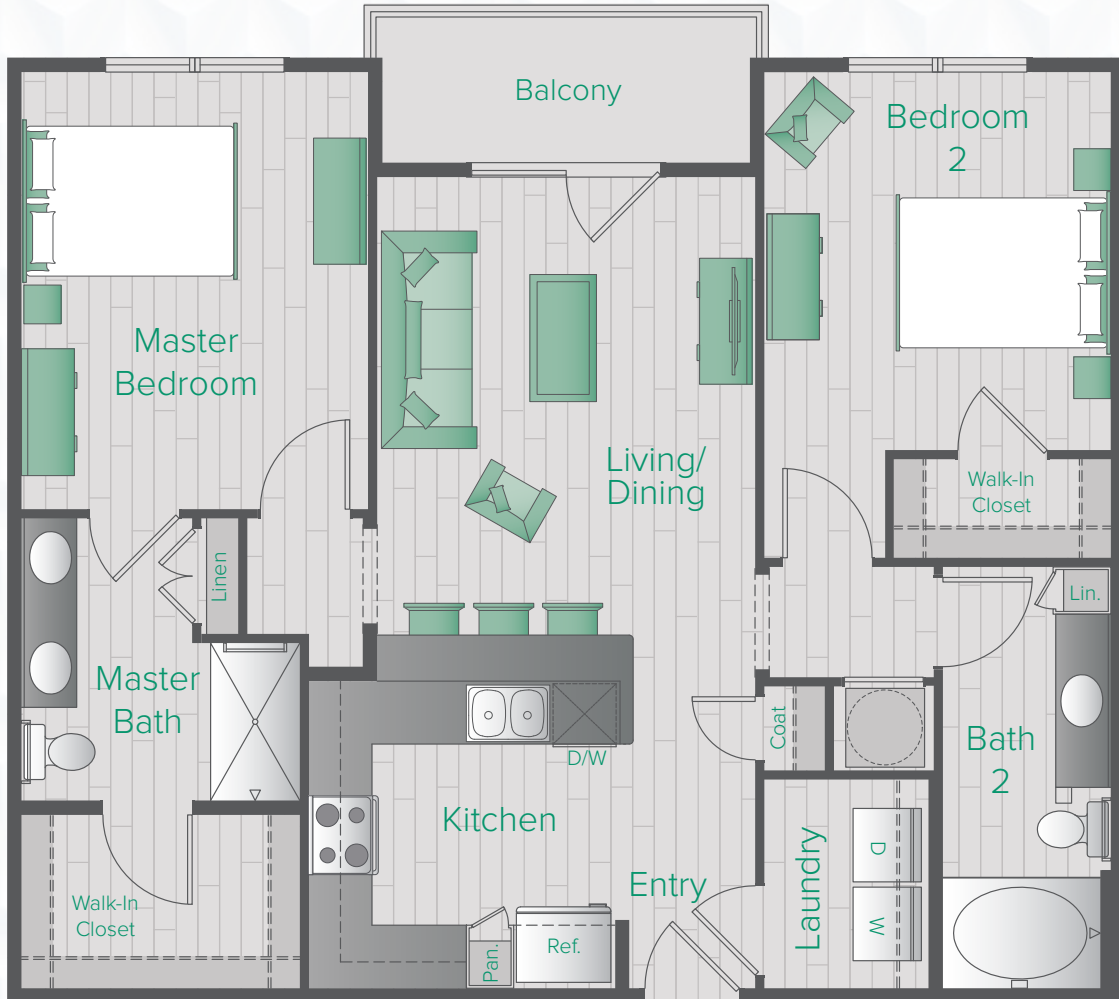

FLOOR PLAN C1

2 Bedroom 2 Bath 985 - 1,077 SF

Midtown
Green

LEASING GALLERY 201 Park at North Hills Street Suite 108 Raleigh, NC 27609 855/681-4769 MidtownGreenApartments.com

Floor plans are artist's rendering. All dimensions are approximate. Actual product and specifications may vary in dimension or detail. Not all features are available in every apartment. Prices and availability are subject to change. Please see a representative for details.