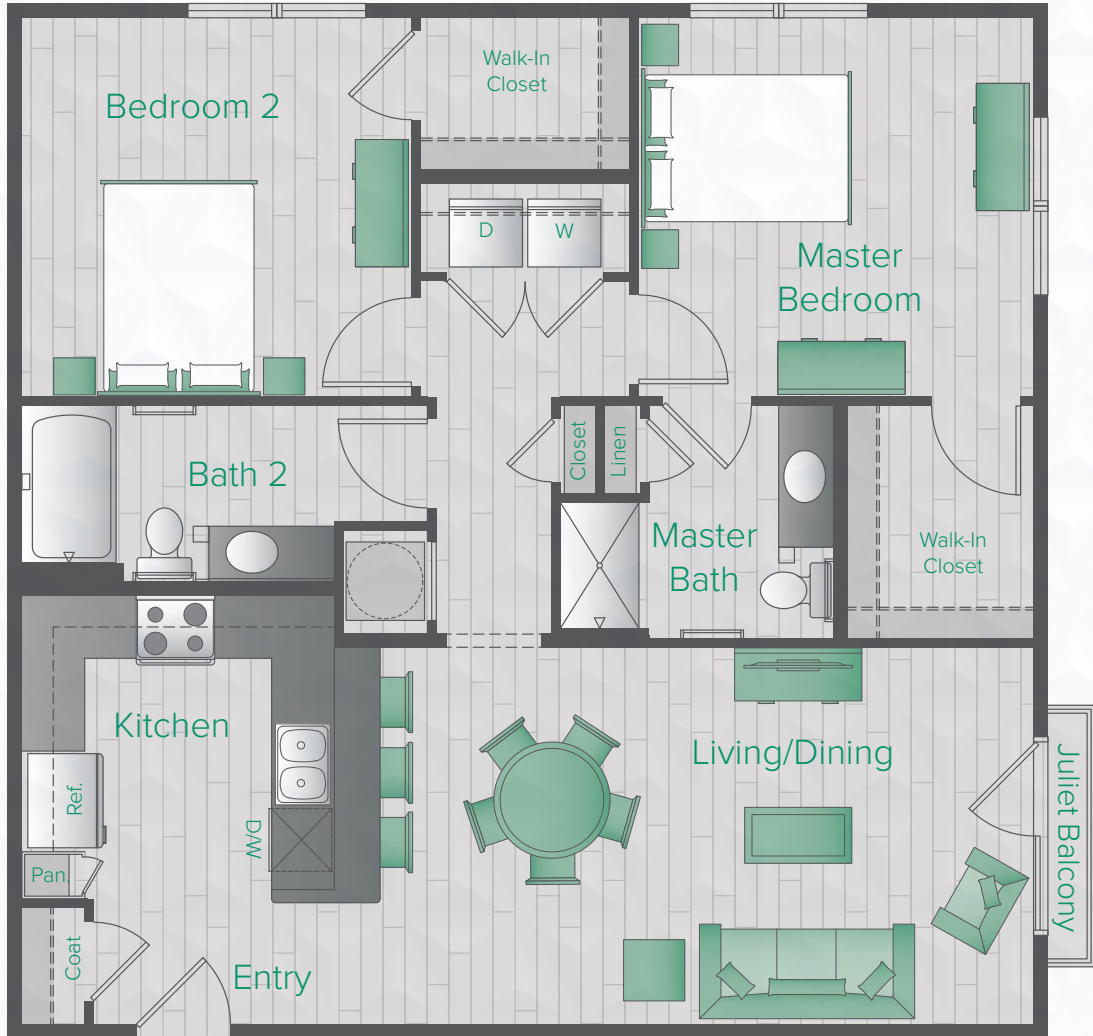

FLOOR PLAN C2

2 Bedroom 2 Bath 1,094 SF

Midtown
Green

LEASING GALLERY 201 Park at North Hills Street Suite 108 Raleigh, NC 27609 855/681-4769 MidtownGreenApartments.com

Floor plans are artist's rendering. All dimensions are approximate. Actual product and specifications may vary in dimension or detail. Not all features are available in every apartment. Prices and availability are subject to change. Please see a representative for details.